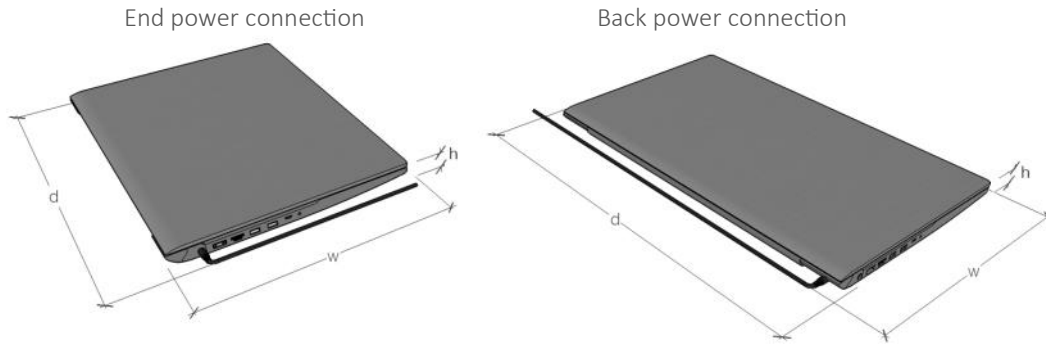

Visit www.zioxi.co.uk

iPad Charge & Sync Cupboard

Shelf dimensions:

The iPad cupboard is designed to accommodate iPads, USB tablets and eReaders up to 10" screen sizes. The shelf aperture size is 310d x 210w x 34h (mm) - big enough so you can leave your iPads and tablets in their cases, but best to check your device dimensions (including power connection) before ordering.

Construction	White melamine-faced MDF carcass and doors, green steel electrical compartment cover. White compact laminate top.
Charge & Sync	Requires 1 power socket (UK and EU supported, others by request). Intelligent, universal charge and sync technology detects each connected device and determines the optimum charge settings - so each device will charge just as fast as if it were plugged directly into it's charger. Supports any device which is USB chargeable. Sync connection to a host laptop or PC is via 1 USB cable (16 devices) or 2 USB cables (20, 32 or 40 devices) - these host sync connection USB cables are supplied. <i>(Individual iPad & tablet USB cables are required but not included).</i>
Warranty	5 years (2 years for electronics)