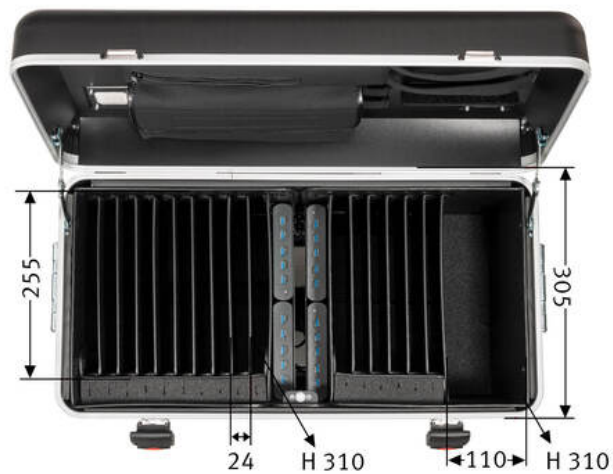

PARAPROJECT®

Case TC16

Protect , TwinCharge , Transport , Charge

Connections	- central power supply outside, 20x USB-A ports or USB-C ports inside each, optional depending on the existing cable type
Data of currents	- 100 - 240 V - max. 10 A - 50/60 Hz
Dimension of pockets	24 mm x 255 mm x 310 mm
Color	black

product image similar / information without content / subject to errors and changes / all dimensions in mm

- - 16 compartments for tablets
- - TwinCharge technology (16 x USB-A or 16 x USB-C ports can be used)