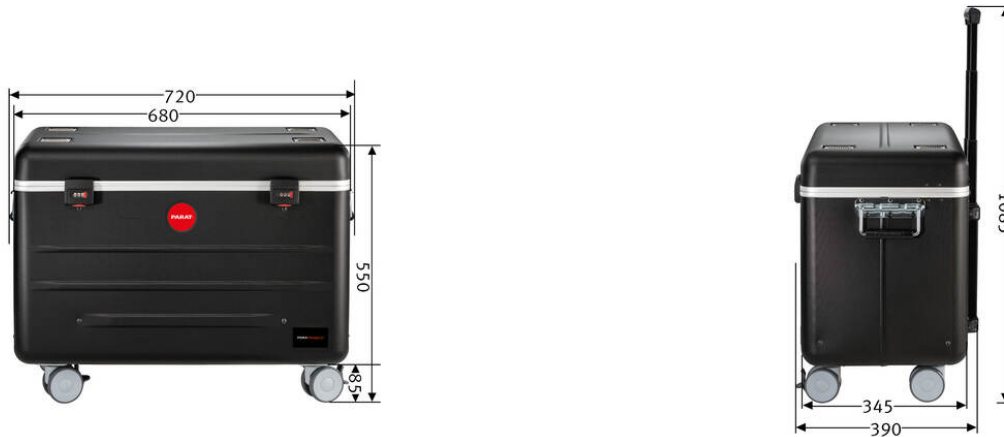

PARAPROJECT®

Case TC16

Protect , TwinCharge , Transport , Charge

Part denomination	PARAPROJECT Case TC16 TwinCharge, USB-C®, without cable, black
Part number	20872015116
GTIN /EAN	4006793003361
Field of application	Education
Certificates	CE / REACH / RoHS
Applicable standards	DIN EN 60950-1 / DIN EN 55022 / DIN EN 55024
Scope of delivery	- 1x device connecting cable, EU, 5m - 1x instruction manual
Materials	- X-ABS plastic
Transport	4x smooth-running castors with Ø 75mm, two of them with wheel-locks, telescopic handle 4-part, carrying handles on both sides, fold down automatically
External dimensions (WxDxH)	720 mm x 390 mm x 550 mm
Weight	14450 g
Transport dimensions	760 mm x 420 mm x 570 mm
Dimensions of euro-pallets	1200 mm x 800 mm x 1860 mm
Number of euro-pallet	6
customs tariff number	85044083
Country of origin	RO
Fittings	- case lid with various compartments and zipper pocket for accessories and styluses - case shell with TwinCharge charging unit featuring USB-C and A ports - 16 storage compartments for iPad/tablets - additional storage compartment for technical equipment - ventilation slots in the case lid and bottom for optimum air circulation - temperature sensor - main switch - overvoltage protection
Compatible devices	all devices with USB-C or USB-A charging cable
Max. number of devices	16
Operating system	iOS / Android / Windows
Cable types for equipment	USB-C®
Power supply	central power supply for all devices
Output power per port	max. 5V/9V/12V/15V3A, 20V2.25A
Optional accessories	- charging cable USB-C to C - charging cable USB-C to Lightning - charging cable USB-A to Lightning
Lock types	combination lock

PARAPROJECT®

Case TC16

Protect , TwinCharge , Transport , Charge

Connections	- central power supply outside, 20x USB-A ports or USB-C ports inside each, optional depending on the existing cable type
Data of currents	- 100 - 240 V - max. 10 A - 50/60 Hz
Dimension of pockets	24 mm x 255 mm x 310 mm
Color	black