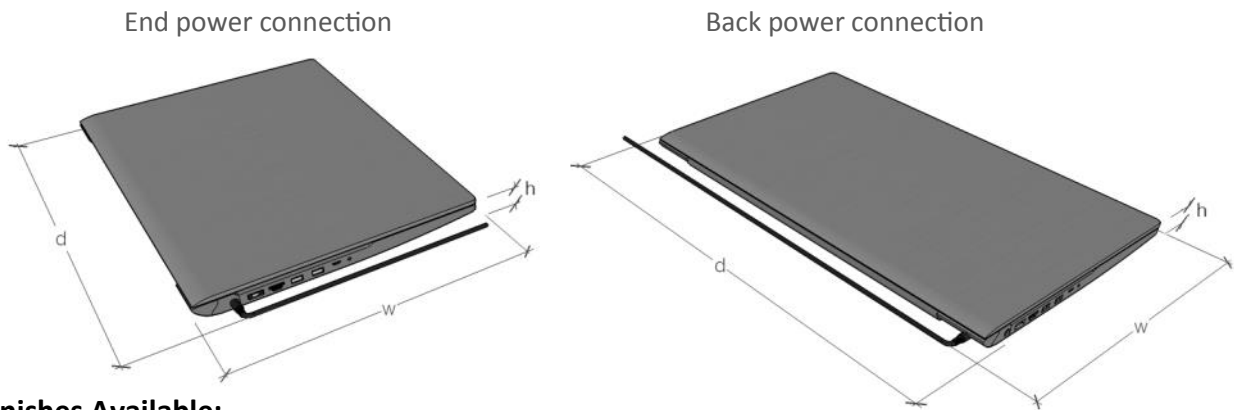

Isis Chromebook Charging Trolley & Cupboard

Shelf dimensions:

The device shelf size (mm) is 400d x 235w x 42h. This is sufficient for chromebooks and ultra-books up to 13.3" screen sizes, including the Samsung Series 3 Chromebook, the Toshiba 13.3" Chromebook and MacBook 13". The trolley is also suitable for netbooks and tablets with laptop power adapters and 10" to 13.3" screens. These dimensions also need to accommodate the power lead connector plugged into the laptop. Please check this carefully, especially if the power connector is on the back edge of the laptop. If in doubt, then please give us a call.

Finishes Available:

Finish	Melamine-faced MDF carcass and doors, compact laminate top, plastic shelves.
Power	Requires 1 external power socket. Soft start power management is included as standard on all models. Supports UK 3 pin plug sockets for device AC adapters, others by request. <i>(Individual device power adapters & cables are not included)</i>
Warranty	5 years (2 years for electrics)