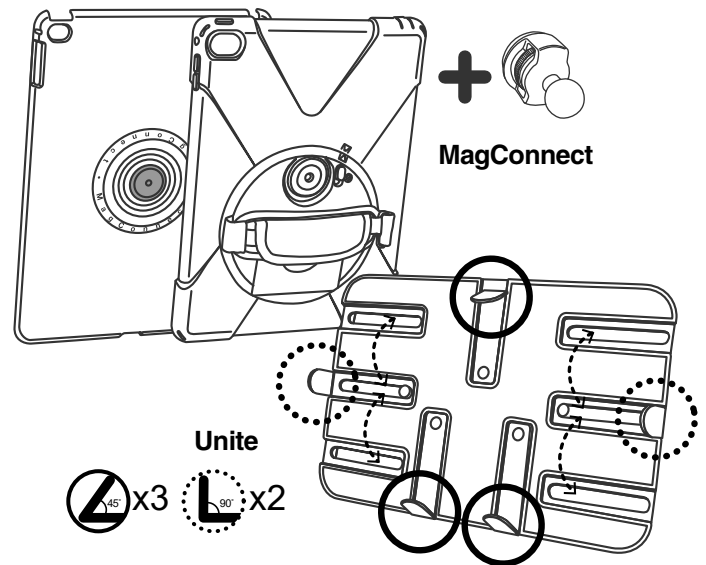

D
Cases / Holders