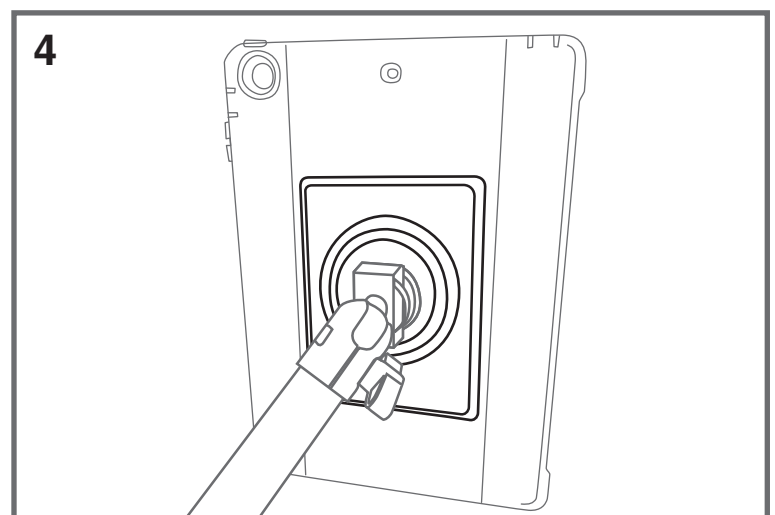

MagConnect Universal Tablet Module

Installation Guide

Most surfaces are best prepared by cleaning with the included alcohol pad prior to applying the MagConnect Universal Tablet Module. Exceptions to this general procedure that may require additional surface preparation. A degreaser or solvent-based cleaner may be required to remove heavy oil or grease from a surface and should be followed by cleaning with rubbing alcohol 70-75% and completely dry it with a soft micro fiber cloth. Some cases might have porous surface materials such as cloth or leather. Such surfaces might not work well with the MagConnect Universal Tablet Module.

Installation

Technical Information

Adhesive Type	General Purpose Acrylic Adhesive
Adhesion Type	Semi-Permanent
Application Temperature-Environment	50 Degrees Fahrenheit
Brand	3M™ VHB™ 4910
Color	Clear

Adhesive Strength	Industrial Strength
Length	139mm
Width	98mm
Tape Thickness	6.4mm

Disclaimer
THE JOY FACTORY, INC. ("THE JOY FACTORY") warrants only to the original purchaser of this product from The Joy Factory-authorized reseller or distributor that this product will be free from defects in material and workmanship under normal use and service for one year after date of purchase. Purchaser must make claim to The Joy Factory within 30 days of occurrence, and must present acceptable proof of original ownership (such as original receipt, warranty card registration, on-line registration, or other documentation The Joy Factory deems acceptable) for the product. The Joy Factory, at its option, shall repair or replace the defective unit covered by this warranty. Please retain the dated sales receipt as evidence of the original purchaser's date of purchase. You will need it for any warranty service. In order to keep this limited warranty in effect, the product must have been handled and used as prescribed in the instructions accompanying this warranty. This limited warranty does not cover any damage due to accident, misuse, abuse or negligence. This limited warranty is valid only if the product is used with the equipment specified on the product box. Please check product box for details or call The Joy Factory technical support. The Joy Factory will replace your MagConnect Universal Tablet Module if it has any manufacturing defects, free of charge. If you believe your product has a manufacturing defect, cease use immediately and contact The Joy Factory by email at support@thejoyfactory.com or by telephone at (949) 216-8888, Monday through Friday, 9:00 a.m. to 5:00 p.m., Pacific Time. Unfortunately, The Joy Factory is not able to replace or pay for replacement of tablets, smartphones, or any additional items, which may be damaged from use of the MagConnect Universal Tablet Module with manufacturing defects.

DISCLAIMER OF WARRANTY
EXCEPT FOR THE LIMITED WARRANTY PROVIDED HEREIN, TO THE EXTENT PERMITTED BY LAW, THE JOY FACTORY DISCLAIMS ALL WARRANTIES, EXPRESS OR IMPLIED, INCLUDING ALL WARRANTIES OF MERCHANTABILITY AND/OR FITNESS FOR A PARTICULAR PURPOSE. TO THE EXTENT THAT ANY IMPLIED WARRANTIES MAY NONETHELESS EXIST BY OPERATION OF LAW, ANY SUCH WARRANTIES ARE LIMITED TO THE DURATION OF THIS WARRANTY. SOME STATES/PROVINCES DO NOT ALLOW LIMITATIONS ON HOW LONG AN IMPLIED WARRANTY LASTS, SO THE ABOVE LIMITATIONS MAYNOT APPLY TO YOU.