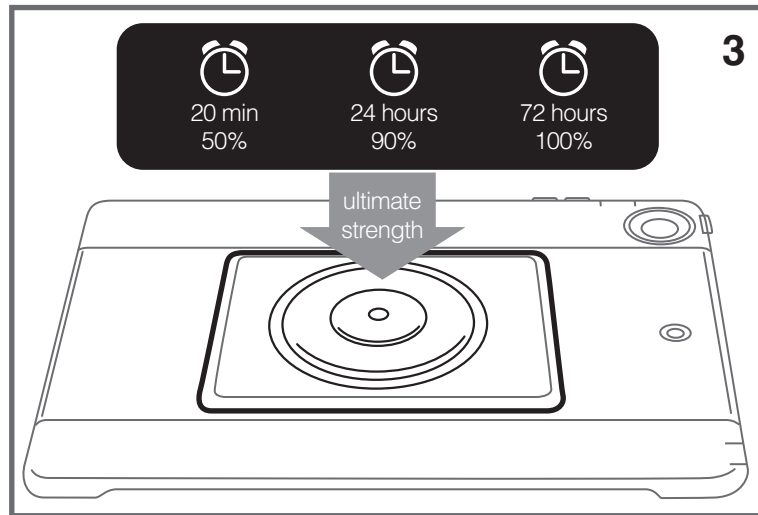

MagConnect Universal Tablet Module

Installation Guide

Most surfaces are best prepared by cleaning with the included alcohol pad prior to applying the MagConnect Universal Tablet Module. Exceptions to this general procedure that may require additional surface preparation. A degreaser or solvent-based cleaner may be required to remove heavy oil or grease from a surface and should be followed by cleaning with rubbing alcohol 70-75% and completely dry it with a soft micro fiber cloth. Some cases might have porous surface materials such as cloth or leather. Such surfaces might not work well with the MagConnect Universal Tablet Module.

Installation

Technical Information

Adhesive Type	General Purpose Acrylic Adhesive
Adhesion Type	Semi-Permanent
Application Temperature-Environment	50 Degrees Fahrenheit
Brand	3M™ VHB™ 4910
Color	Clear

Adhesive Strength	Industrial Strength
Length	139mm
Width	98mm
Tape Thickness	6.4mm

Disclaimer
THE JOY FACTORY, INC. ("THE JOY FACTORY") warrants only to the original purchaser of this product from The Joy Factory-authorized reseller or distributor that this product will be free from defects in material and workmanship under normal use and service for one year after date of purchase. Purchaser must make claim to The Joy Factory within 30 days of occurrence, and must present acceptable proof of original ownership (such as original receipt, warranty card registration, on-line registration, or other documentation The Joy Factory deems acceptable) for the product. The Joy Factory, at its option, shall repair or replace the defective unit covered by this warranty. Please retain the dated sales receipt as evidence of the original purchaser's date of purchase. You will need it for any warranty service. In order to keep this limited warranty in effect, the product must have been handled and used as prescribed in the instructions accompanying this warranty. This limited warranty does not cover any damage due to accident, misuse, abuse or negligence. This limited warranty is valid only if the product is used with the equipment specified on the product box. Please check product box for details or call The Joy Factory technical support. The Joy Factory will replace your MagConnect Universal Tablet Module if it has any manufacturing defects, free of charge. If you believe your product has a manufacturing defect, cease use immediately and contact The Joy Factory by email at support@thejoyfactory.com or by telephone at (949) 216-8888, Monday through Friday, 9:00 a.m. to 5:00 p.m., Pacific Time. Unfortunately, The Joy Factory is not able to replace or pay for replacement of tablets, smartphones, or any additional items, which may be damaged from use of the MagConnect Universal Tablet Module with manufacturing defects.

DISCLAIMER OF WARRANTY
EXCEPT FOR THE LIMITED WARRANTY PROVIDED HEREIN, TO THE EXTENT PERMITTED BY LAW, THE JOY FACTORY DISCLAIMS ALL WARRANTIES, EXPRESS OR IMPLIED, INCLUDING ALL WARRANTIES OF MERCHANTABILITY AND/OR FITNESS FOR A PARTICULAR PURPOSE. TO THE EXTENT THAT ANY IMPLIED WARRANTIES MAY NONETHELESS EXIST BY OPERATION OF LAW, ANY SUCH WARRANTIES ARE LIMITED TO THE DURATION OF THIS WARRANTY. SOME STATES/PROVINCES DO NOT ALLOW LIMITATIONS ON HOW LONG AN IMPLIED WARRANTY LASTS, SO THE ABOVE LIMITATIONS MAYNOT APPLY TO YOU.