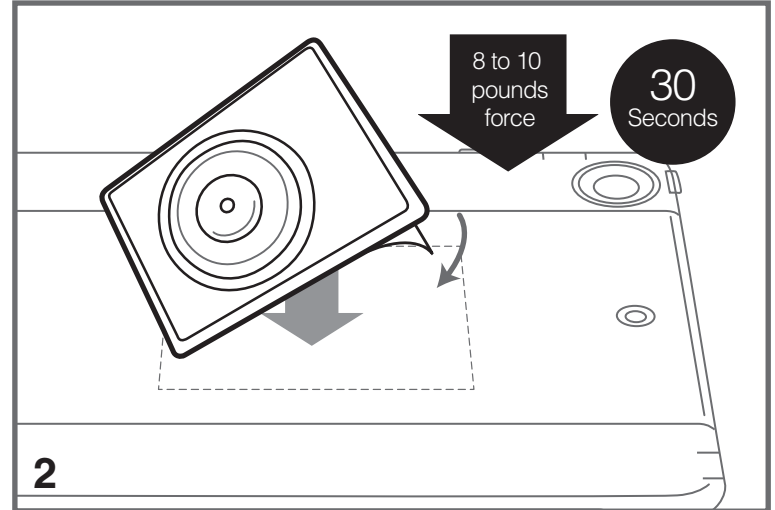

MagConnect Universal Tablet Module

Installation Guide

Most surfaces are best prepared by cleaning with the included alcohol pad prior to applying the MagConnect Universal Tablet Module. Exceptions to this general procedure that may require additional surface preparation. A degreaser or solvent-based cleaner may be required to remove heavy oil or grease from a surface and should be followed by cleaning with rubbing alcohol 70-75% and completely dry it with a soft micro fiber cloth. Some cases might have porous surface materials such as cloth or leather. Such surfaces might not work well with the MagConnect Universal Tablet Module.

Installation

Technical Information

Adhesive Type	General Purpose Acrylic Adhesive
Adhesion Type	Semi-Permanent
Application Temperature-Environment	50 Degrees Fahrenheit
Brand	3M™ VHB™ 4910
Color	Clear

Adhesive Strength	Industrial Strength
Length	139mm
Width	98mm
Tape Thickness	6.4mm

Disclaimer
THE JOY FACTORY, INC. ("THE JOY FACTORY") warrants only to the original purchaser of this product from The Joy Factory-authorized reseller or distributor that this product will be free from defects in material and workmanship under normal use and service for one year after date of purchase. Purchaser must make claim to The Joy Factory within 30 days of occurrence, and must present acceptable proof of original ownership (such as original receipt, warranty card registration, on-line registration, or other documentation The Joy Factory deems acceptable) for the product. The Joy Factory, at its option, shall repair or replace the defective unit covered by this warranty. Please retain the dated sales receipt as evidence of the original purchaser's date of purchase. You will need it for any warranty service. In order to keep this limited warranty in effect, the product must have been handled and used as prescribed in the instructions accompanying this warranty. This limited warranty does not cover any damage due to accident, misuse, abuse or negligence. This limited warranty is valid only if the product is used with the equipment specified on the product box. Please check product box for details or call The Joy Factory technical support. The Joy Factory will replace your MagConnect Universal Tablet Module if it has any manufacturing defects, free of charge. If you believe your product has a manufacturing defect, cease use immediately and contact The Joy Factory by email at support@thejoyfactory.com or by telephone at (949) 216-8888, Monday through Friday, 9:00 a.m. to 5:00 p.m., Pacific Time. Unfortunately, The Joy Factory is not able to replace or pay for replacement of tablets, smartphones, or any additional items, which may be damaged from use of the MagConnect Universal Tablet Module with manufacturing defects.

DISCLAIMER OF WARRANTY
EXCEPT FOR THE LIMITED WARRANTY PROVIDED HEREIN, TO THE EXTENT PERMITTED BY LAW, THE JOY FACTORY DISCLAIMS ALL WARRANTIES, EXPRESS OR IMPLIED, INCLUDING ALL WARRANTIES OF MERCHANTABILITY AND/OR FITNESS FOR A PARTICULAR PURPOSE. TO THE EXTENT THAT ANY IMPLIED WARRANTIES MAY NONETHELESS EXIST BY OPERATION OF LAW, ANY SUCH WARRANTIES ARE LIMITED TO THE DURATION OF THIS WARRANTY. SOME STATES/PROVINCES DO NOT ALLOW LIMITATIONS ON HOW LONG AN IMPLIED WARRANTY LASTS, SO THE ABOVE LIMITATIONS MAYNOT APPLY TO YOU.