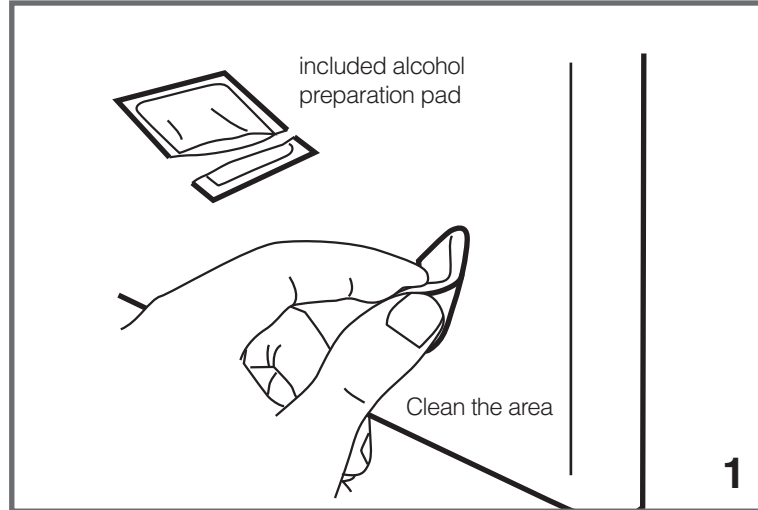

MagConnect Universal Tablet Module

Installation Guide

Most surfaces are best prepared by cleaning with the included alcohol pad prior to applying the MagConnect Universal Tablet Module. Exceptions to this general procedure that may require additional surface preparation. A degreaser or solvent-based cleaner may be required to remove heavy oil or grease from a surface and should be followed by cleaning with rubbing alcohol 70-75% and completely dry it with a soft micro fiber cloth. Some cases might have porous surface materials such as cloth or leather. Such surfaces might not work well with the MagConnect Universal Tablet Module.

Installation

Technical Information

Adhesive Type	General Purpose Acrylic Adhesive
Adhesion Type	Semi-Permanent
Application Temperature-Environment	50 Degrees Fahrenheit
Brand	3M™ VHB™ 4910
Color	Clear

Adhesive Strength	Industrial Strength
Length	139mm
Width	98mm
Tape Thickness	6.4mm

Disclaimer
THE JOY FACTORY, INC. ("THE JOY FACTORY") warrants only to the original purchaser of this product from The Joy Factory-authorized reseller or distributor that this product will be free from defects in material and workmanship under normal use and service for one year after date of purchase. Purchaser must make claim to The Joy Factory within 30 days of occurrence, and must present acceptable proof of original ownership (such as original receipt, warranty card registration, on-line registration, or other documentation The Joy Factory deems acceptable) for the product. The Joy Factory, at its option, shall repair or replace the defective unit covered by this warranty. Please retain the dated sales receipt as evidence of the original purchaser's date of purchase. You will need it for any warranty service. In order to keep this limited warranty in effect, the product must have been handled and used as prescribed in the instructions accompanying this warranty. This limited warranty does not cover any damage due to accident, misuse, abuse or negligence. This limited warranty is valid only if the product is used with the equipment specified on the product box. Please check product box for details or call The Joy Factory technical support. The Joy Factory will replace your MagConnect Universal Tablet Module if it has any manufacturing defects, free of charge. If you believe your product has a manufacturing defect, cease use immediately and contact The Joy Factory by email at support@thejoyfactory.com or by telephone at (949) 216-8888, Monday through Friday, 9:00 a.m. to 5:00 p.m., Pacific Time. Unfortunately, The Joy Factory is not able to replace or pay for replacement of tablets, smartphones, or any additional items, which may be damaged from use of the MagConnect Universal Tablet Module with manufacturing defects.

DISCLAIMER OF WARRANTY
EXCEPT FOR THE LIMITED WARRANTY PROVIDED HEREIN, TO THE EXTENT PERMITTED BY LAW, THE JOY FACTORY DISCLAIMS ALL WARRANTIES, EXPRESS OR IMPLIED, INCLUDING ALL WARRANTIES OF MERCHANTABILITY AND/OR FITNESS FOR A PARTICULAR PURPOSE. TO THE EXTENT THAT ANY IMPLIED WARRANTIES MAY NONETHELESS EXIST BY OPERATION OF LAW, ANY SUCH WARRANTIES ARE LIMITED TO THE DURATION OF THIS WARRANTY. SOME STATES/PROVINCES DO NOT ALLOW LIMITATIONS ON HOW LONG AN IMPLIED WARRANTY LASTS, SO THE ABOVE LIMITATIONS MAYNOT APPLY TO YOU.