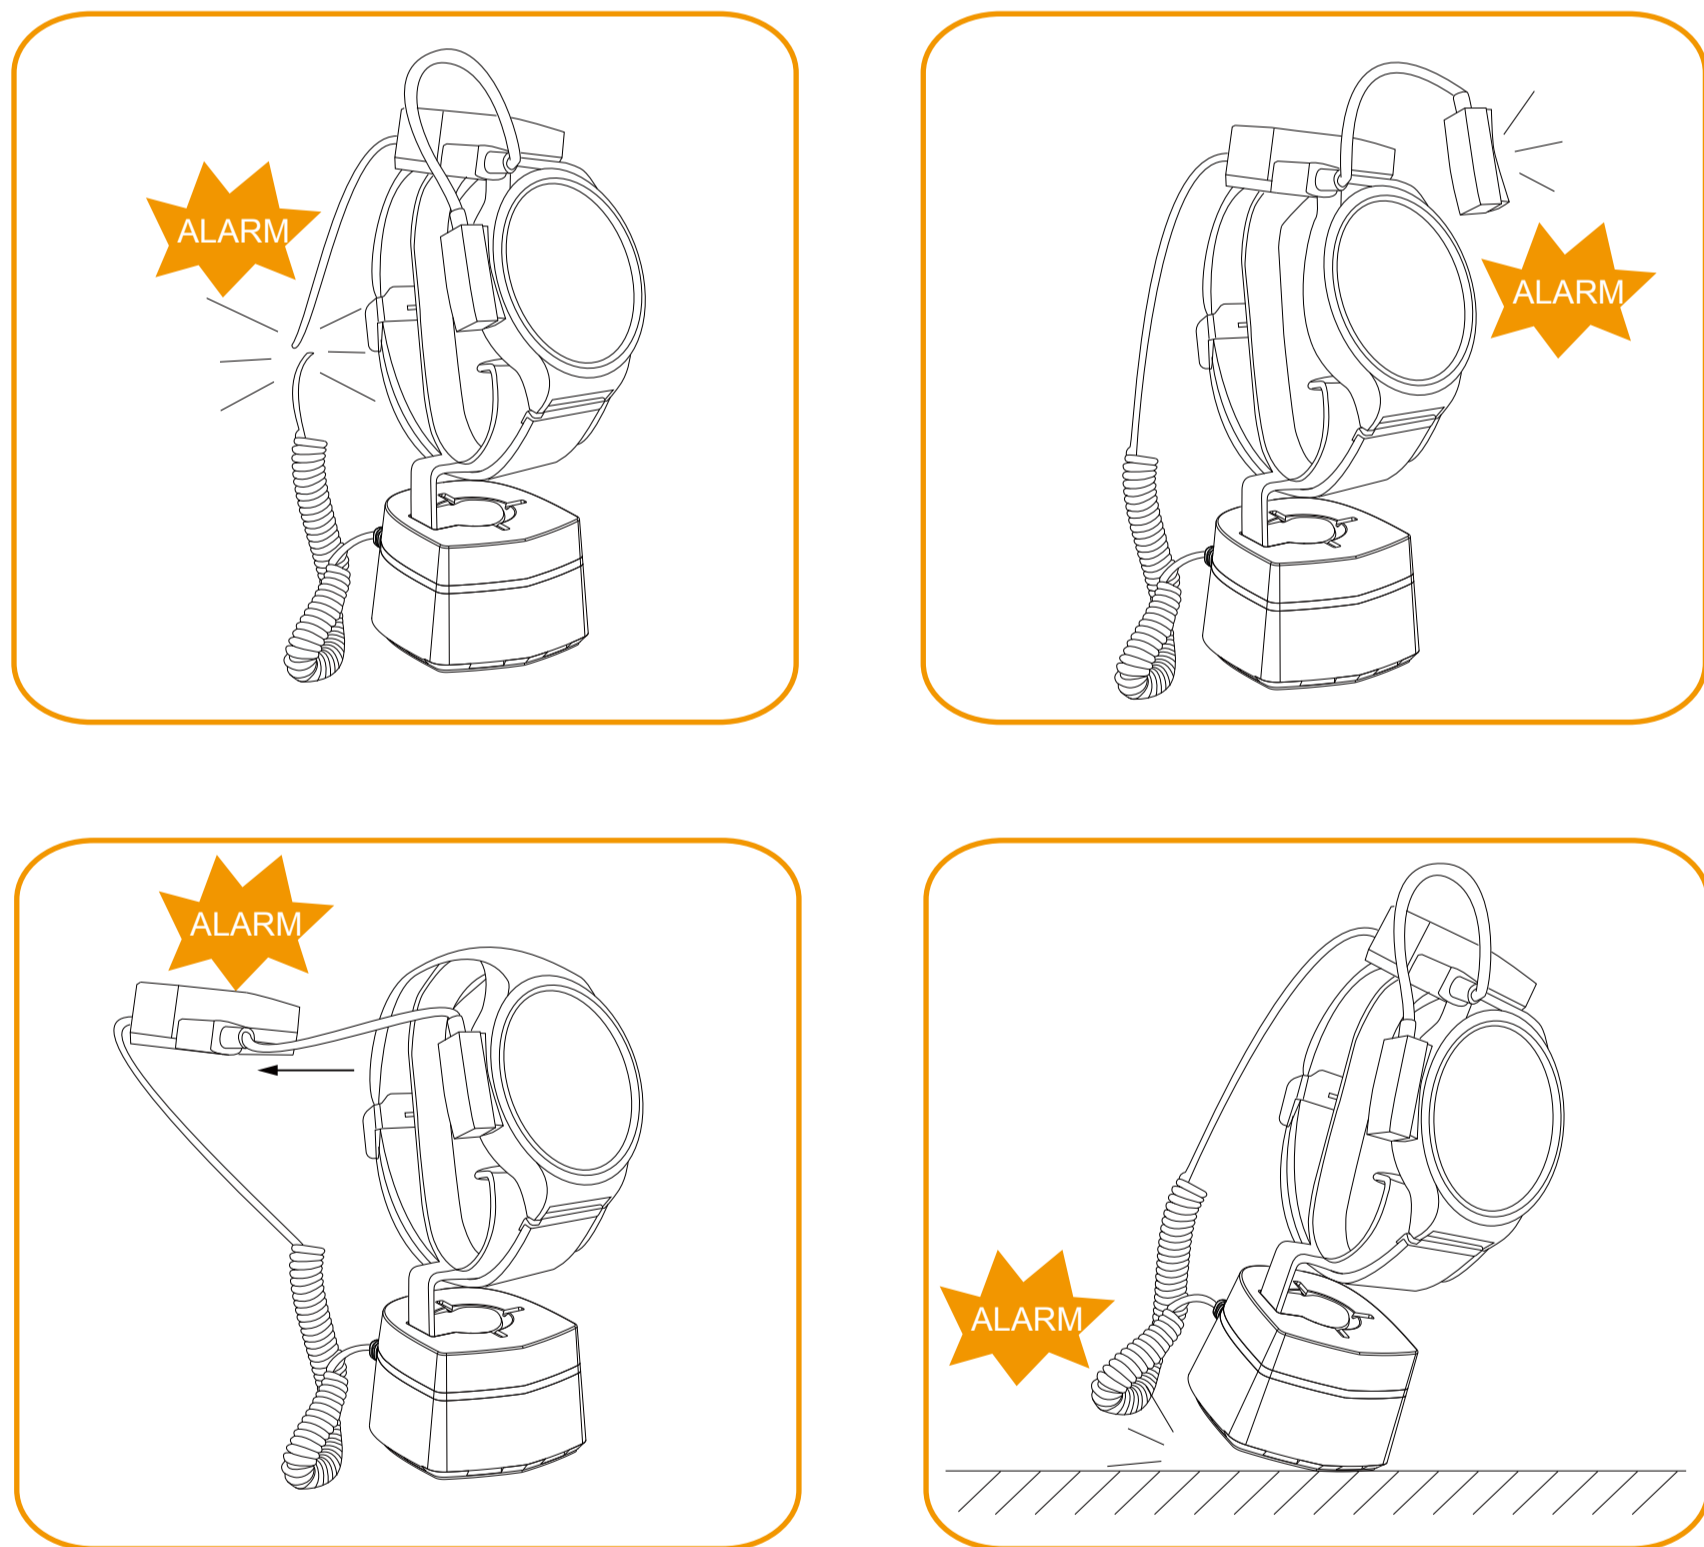

Product Introduction

Model: A305H
 Applicable for smart watches
 /wearables
 Alarm Volume:>100db
 Charge Current:2A
 Color: White

Pictures

Dimension

Multi Alarm Function

Accessories

Model: B5228
 Sensor cable for iWatch
 Length: 60mm
 Color: white

Model: B5226
 Sensor (applicable to round watch face)
 Length: 60mm
 Color: white

Model: B5227
 Sensor cable for smart bracelet
 Length: 60mm
 Color: white

Model: B5249
 Sensor cable for watch
 Length: 15mm straight cable
 +180mm spring cable
 +150mm straight cable
 Color: white

Model: B5246 Flexible sensor
 *Stick to the back of watch body
 *Disposable, removable
 *work with B5249

B5146
 Standard remote control
 • Allows store-specific code setting
 • Rechargeable battery inside