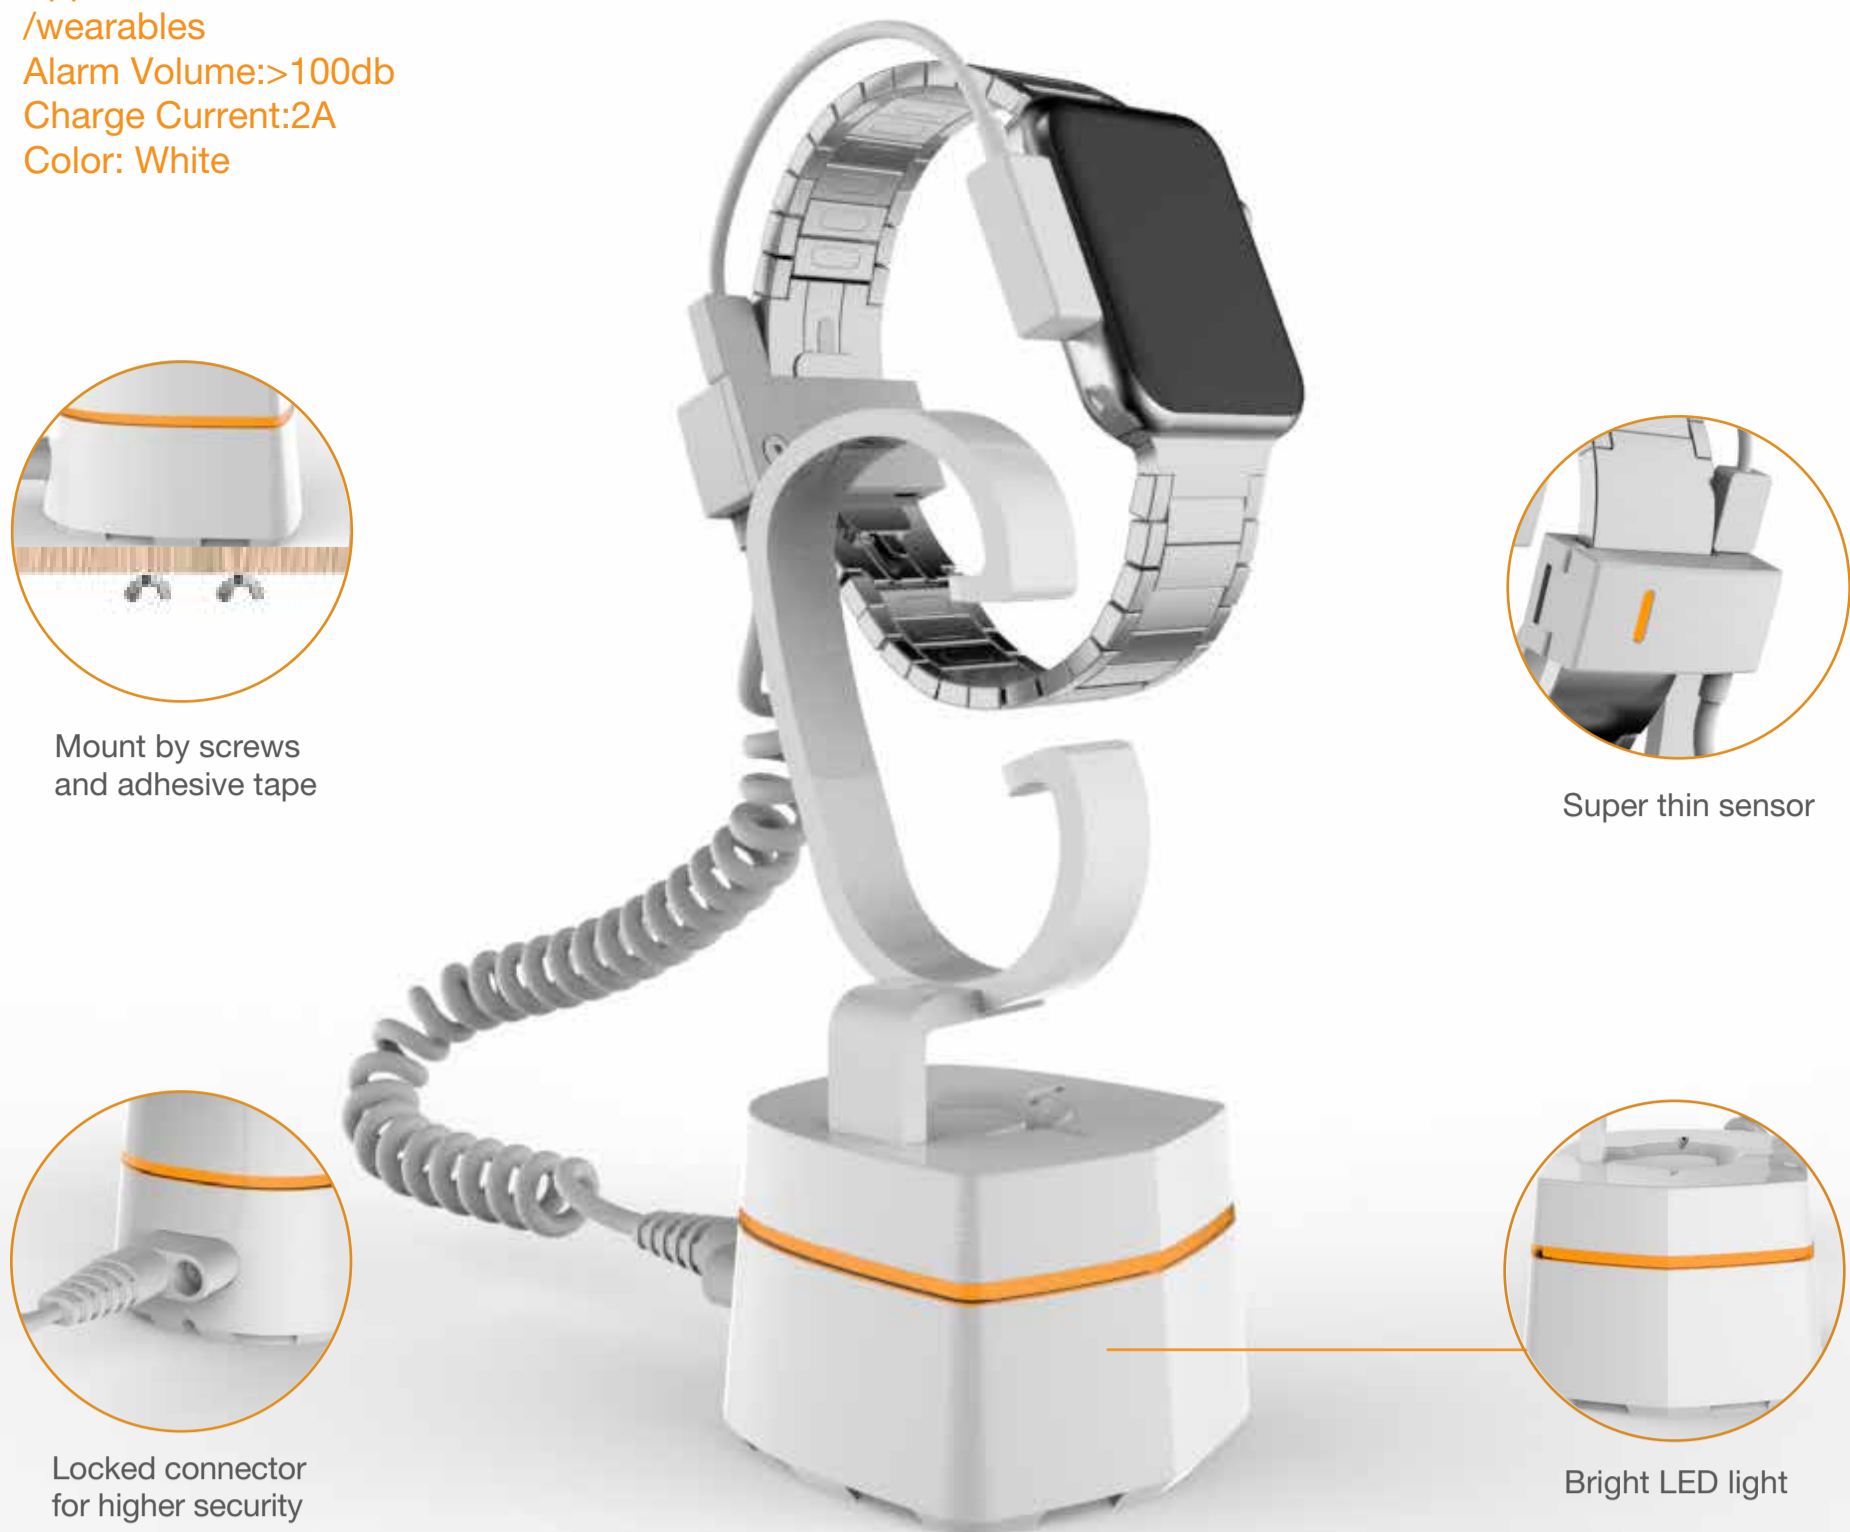

Product Introduction

Model: A305H
 Applicable for smart watches
 /wearables
 Alarm Volume:>100db
 Charge Current:2A
 Color: White

Pictures

Dimension

Multi Alarm Function

Accessories

Model: B5228
 Sensor cable for iWatch
 Length: 60mm
 Color: white

Model: B5226
 Sensor (applicable to round watch face)
 Length: 60mm
 Color: white

Model: B5227
 Sensor cable for smart bracelet
 Length: 60mm
 Color: white

Model: B5249
 Sensor cable for watch
 Length: 15mm straight cable
 +180mm spring cable
 +150mm straight cable
 Color: white

Model: B5246 Flexible sensor
 *Stick to the back of watch body
 *Disposable, removable
 *work with B5249

B5146
 Standard remote control
 • Allows store-specific code setting
 • Rechargeable battery inside

B5146-1
 Enhanced setting remote control
 • Allows setting in remote control validity time
 • Allows store-specific code setting
 • Rechargeable battery inside