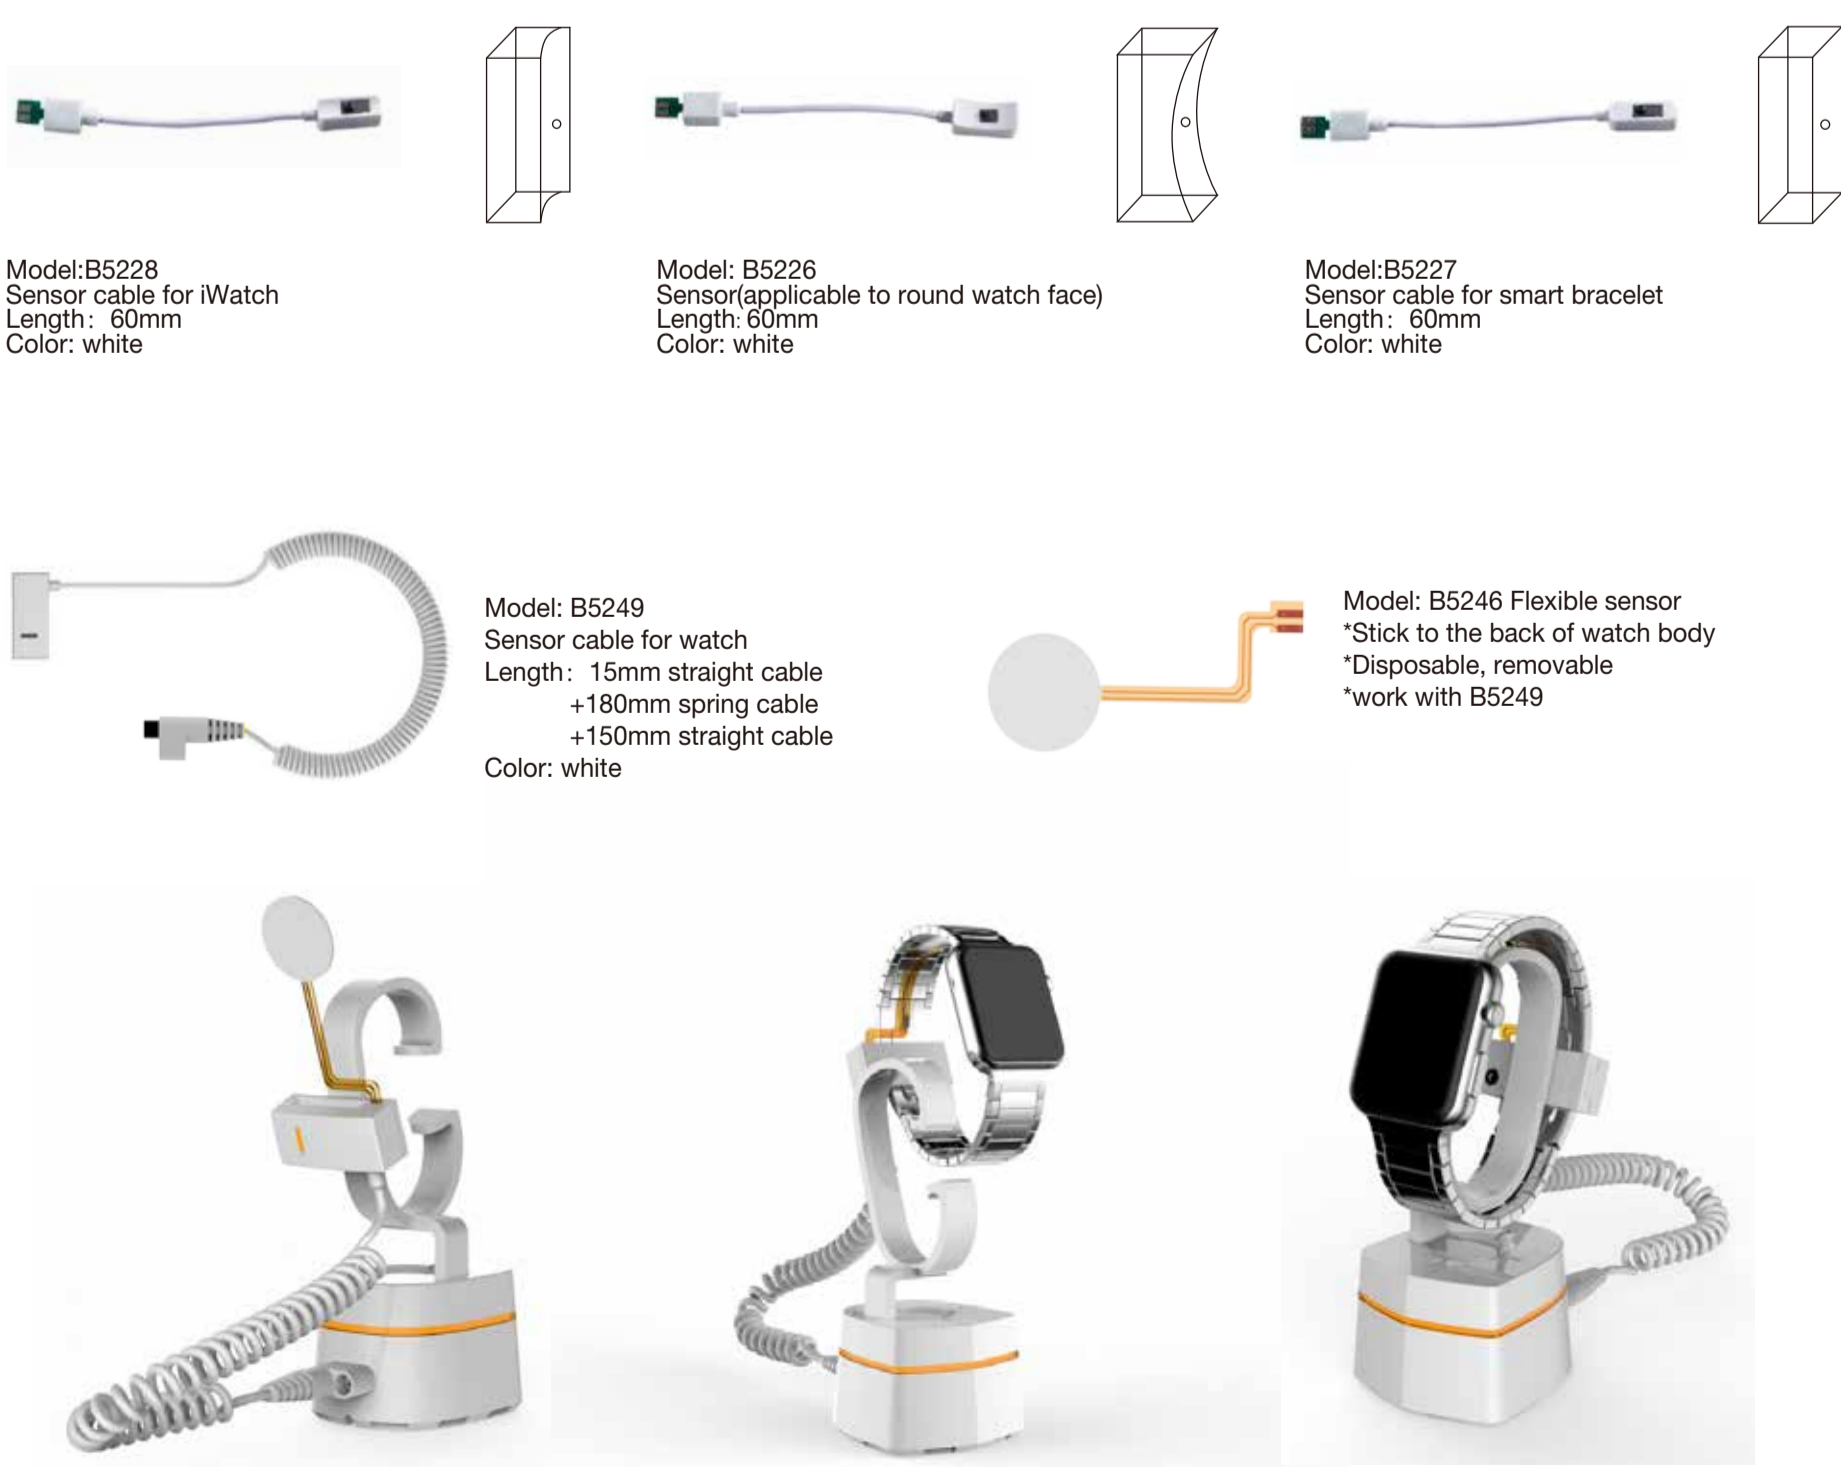

Product Introduction

Model: A305H
 Applicable for smart watches
 /wearables
 Alarm Volume:>100db
 Charge Current:2A
 Color: White

Pictures

Dimension

Multi Alarm Function

Accessories

Model: B5228
 Sensor cable for iWatch
 Length: 60mm
 Color: white

Model: B5226
 Sensor (applicable to round watch face)
 Length: 60mm
 Color: white

Model: B5227
 Sensor cable for smart bracelet
 Length: 60mm
 Color: white

Model: B5249
 Sensor cable for watch
 Length: 15mm straight cable
 +180mm spring cable
 +150mm straight cable
 Color: white

Model: B5246 Flexible sensor
 *Stick to the back of watch body
 *Disposable, removable
 *work with B5249

B5146
 Standard remote control
 • Allows store-specific code setting
 • Rechargeable battery inside

B5146-1
 Enhanced setting remote control
 • Allows setting in remote control validity time
 • Allows store-specific code setting
 • Rechargeable battery inside