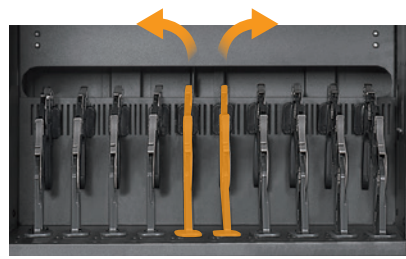

HAPPY GROWING

Full-Time Charging

Customizable Shelves

No More Messy Cables

AVer's advanced intelligent charging technology features 2-zone circuit protection, ensuring all devices are charged evenly and safely.

Versatile dividers allow you to manage devices more easily than ever before. Freely adjust them according to your class's various tablet and laptop sizes.

No need to worry about tangles of cables in the back of the cart. Simply clip each cord in place for simple cable management.