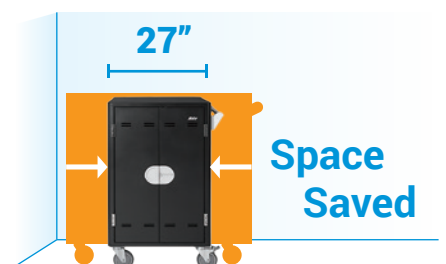

Perfect Size

The C20i's 20-bay capacity is perfect for small to medium-sized classes, especially in K-12 schools. With the C20i, student devices will be ready for use at a moment's notice.

Compact & Solid Design

The C20i's compact design reduces its footprint and frees up space in the classroom. It also boasts a sturdy steel exterior that will deter even the most determined thieves.

20
Bays

27"

Space
Saved

JOYFUL LEARNING